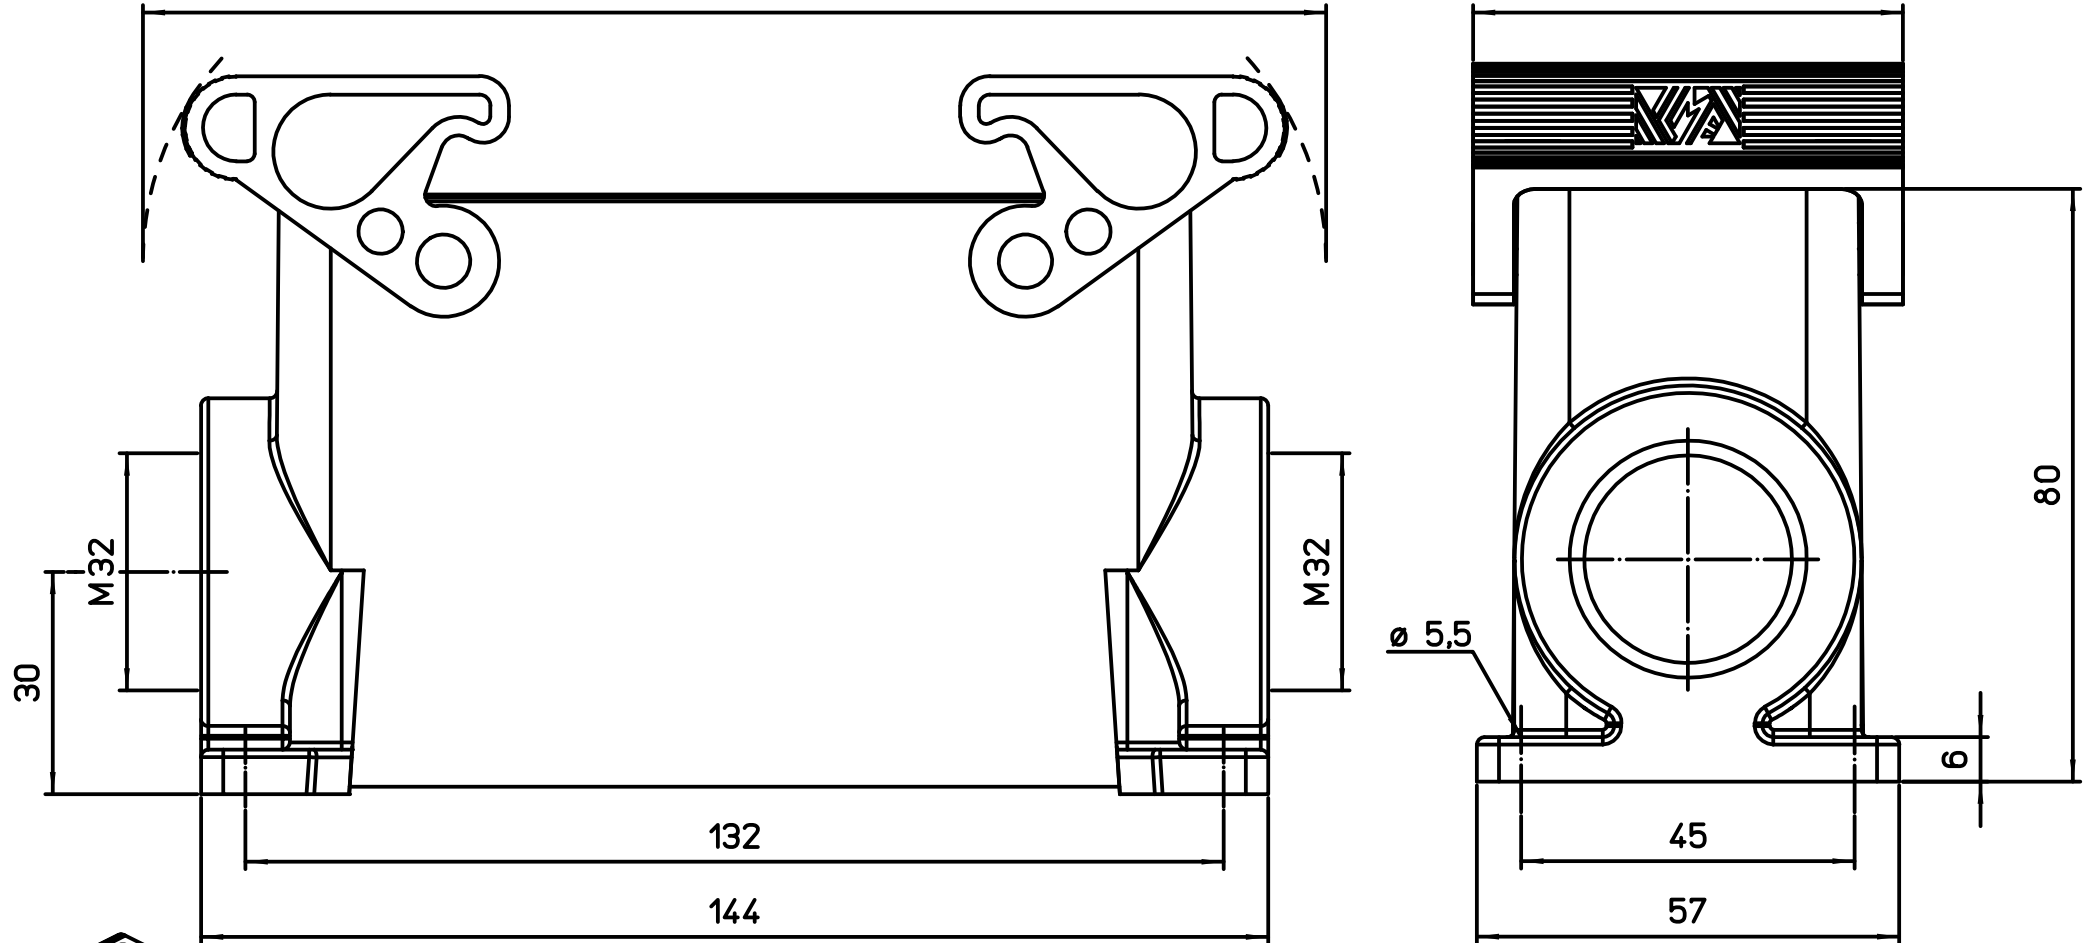

A

B

B

132

∅ 5,5

80

144

45

6

57

REV.	DATE	SIGNATURE		
 Dimensione in mm			Simplified representation with dimensions without tolerance	
Original Size A4			TMAP24.232B Insulating surface mounting housing 2 levers 2xM32 with P.E. jumper	Scale 1:1
Date 23/06/20				
Sign. B. Pitasi				
				