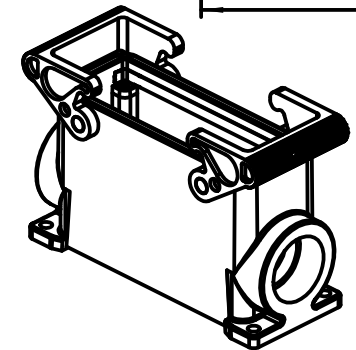

A

B

B

132

∅ 5,5

80

144

45

6

57

REV.	DATE	SIGNATURE		
 Dimensione in mm			Simplified representation with dimensions without tolerance	
Original Size A4			TMAP24.232B Insulating surface mounting housing 2 levers 2xM32 with P.E. jumper	Scale 1:1
Date 23/06/20				
Sign. B. Pitasi				
				