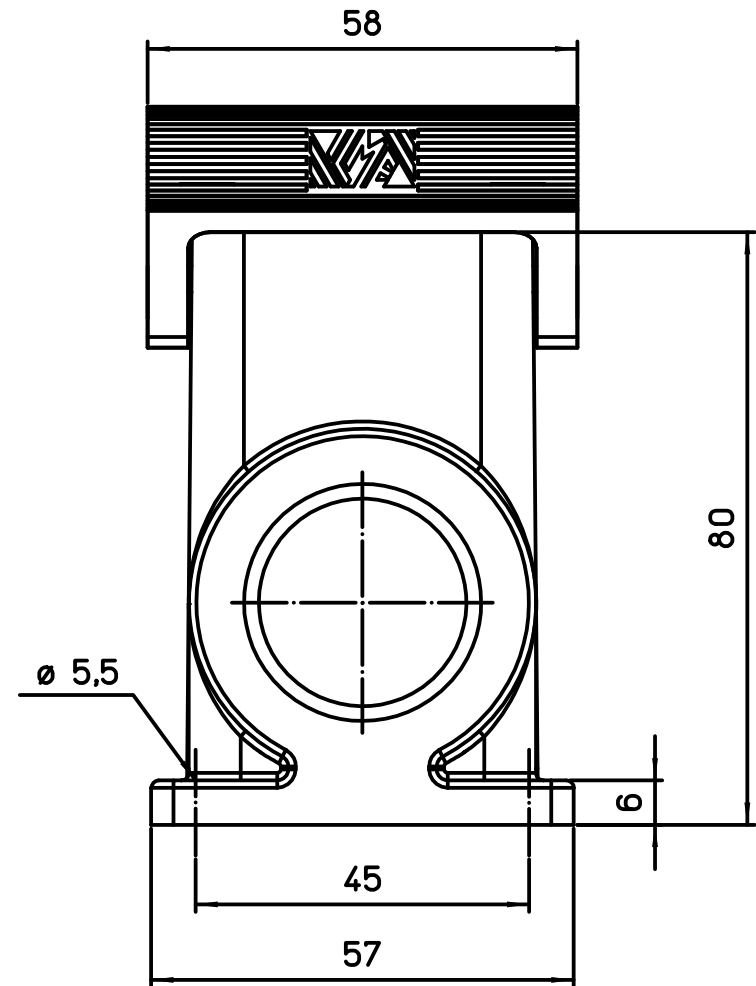

Diritti riservati

All rights reserved

1

2

3

REV.	DATE	SIGNATURE		
 <b>Dimensions in mm</b>			Simplified representation with dimensions without tolerance	
Original Size A4			TMAP10.232B Insulating surface mounting housing 2 levers 2xM32 with P.E. jumper	Scale 1:1
Date 23/06/20				
Sign. B. Pitasi				