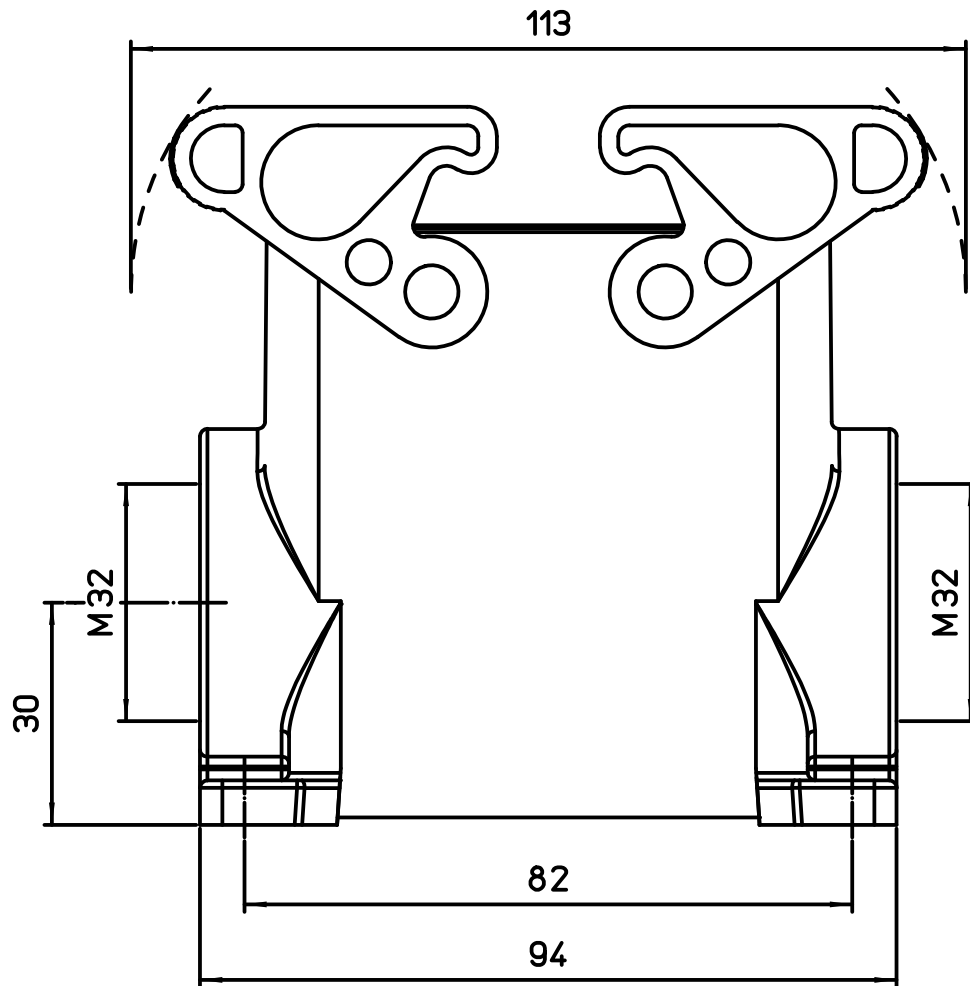

Diritti riservati

All rights reserved

1

2

3

REV.	DATE	SIGNATURE		
 <b>Dimensions in mm</b>			Simplified representation with dimensions without tolerance	
Original Size A4			TMAP10.232B Insulating surface mounting housing 2 levers 2xM32 with P.E. jumper	Scale 1:1
Date 23/06/20				
Sign. B. Pitasi				

1

2

3