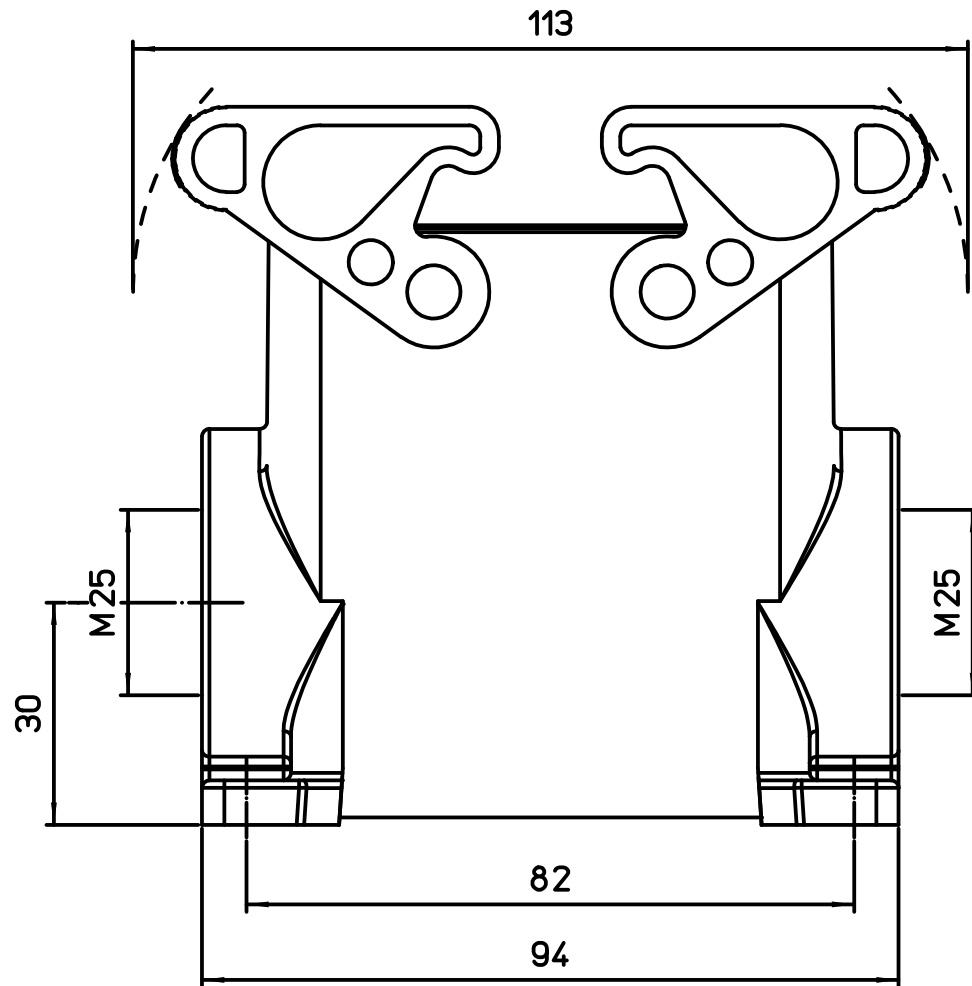

Diritti riservati

All rights reserved

1

2

3

REV.	DATE	SIGNATURE		
 <b>Dimensions in mm</b>			Simplified representation with dimensions without tolerance	
Original Size A4			TMAP10.225B Insulating surface mounting housing 2 levers 2xM25 with P.E. jumper	Scale 1:1
Date 23/06/20				
Sign. B. Pitasi				

1

2

3