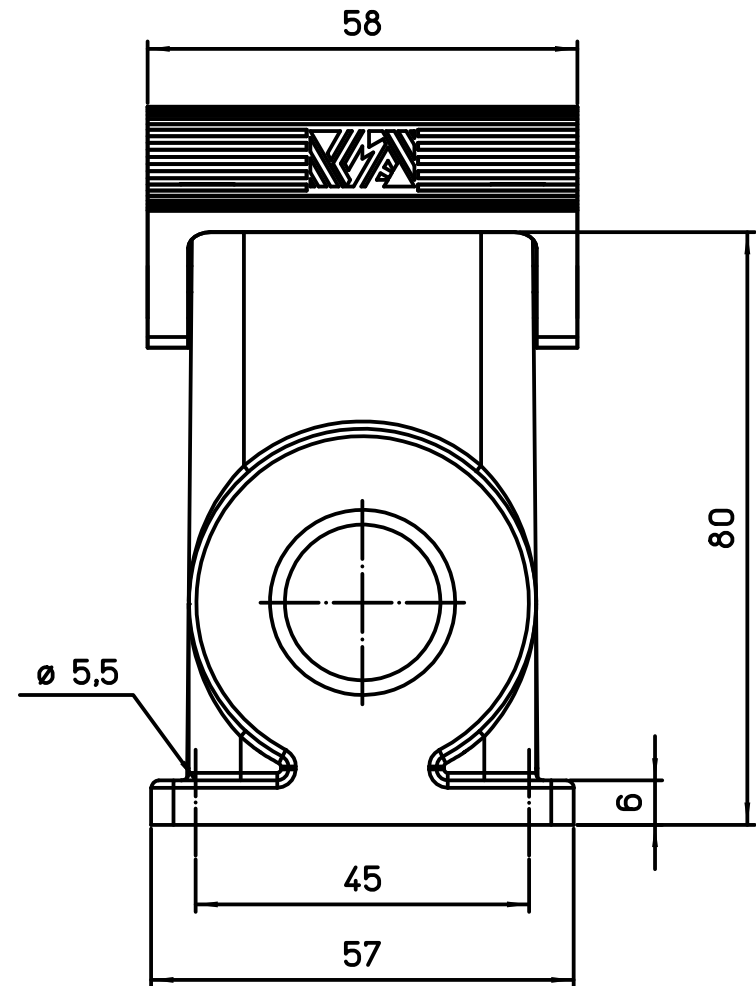

Diritti riservati

All rights reserved

1

2

3

REV.	DATE	SIGNATURE		
 <b>Dimensions in mm</b>			Simplified representation with dimensions without tolerance	
Original Size A4			TMAP10.225B Insulating surface mounting housing 2 levers 2xM25 with P.E. jumper	Scale 1:1
Date 23/06/20				
Sign. B. Pitasi				