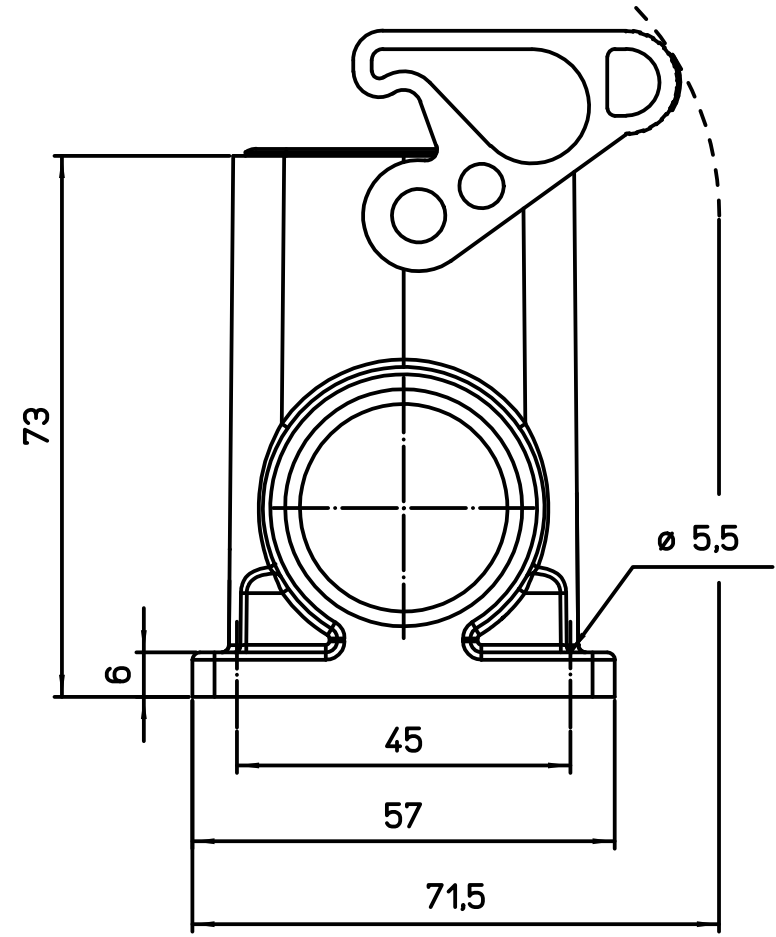

Diritti riservati

All rights reserved

1

2

3

REV.	DATE	SIGNATURE		
 Dimensions in mm			Simplified representation with dimensions without tolerance	
Original Size A4			TAPW06L232B	Scale 1:1
Date 23/06/20				
Sign. B. Pitasi				
			Insulating surface mounting housing 1 lever 2xM32 with P.E. jumper - AE	