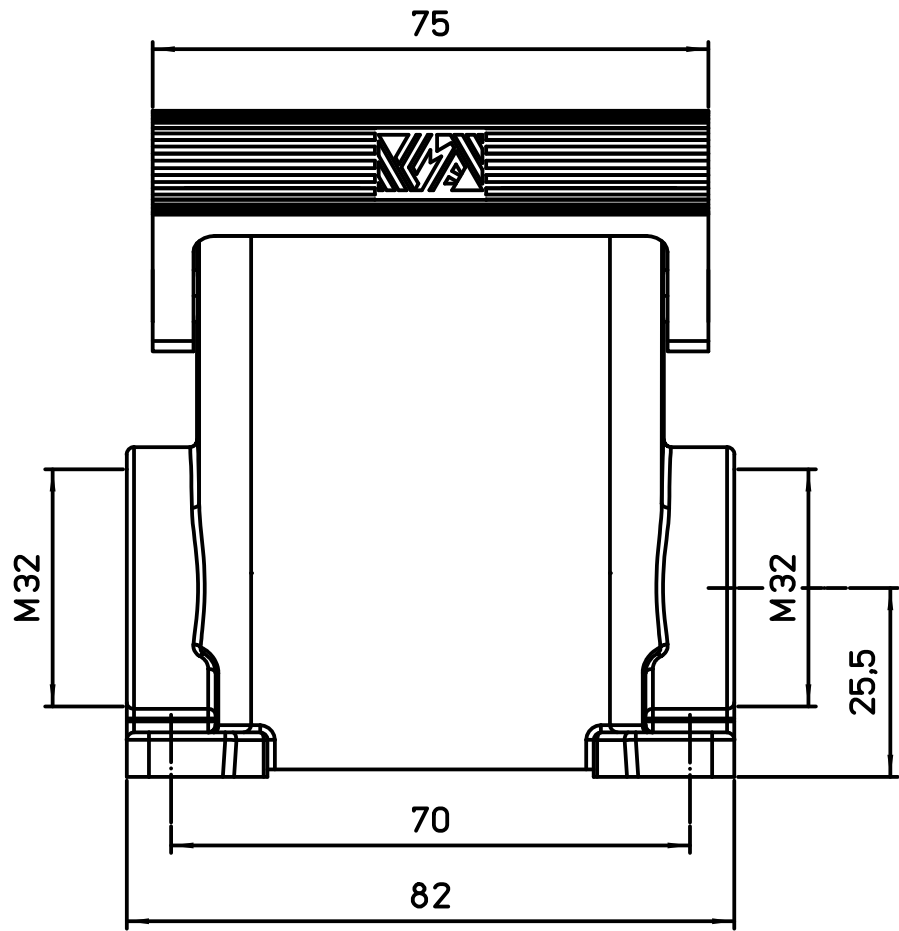

Diritti riservati

All rights reserved

1

2

3

REV.	DATE	SIGNATURE		
 Dimensions in mm			Simplified representation with dimensions without tolerance	
Original Size A4			TAPW06L232B	Scale 1:1
Date 23/06/20				
Sign. B. Pitasi				
			Insulating surface mounting housing 1 lever 2xM32 with P.E. jumper - AE	