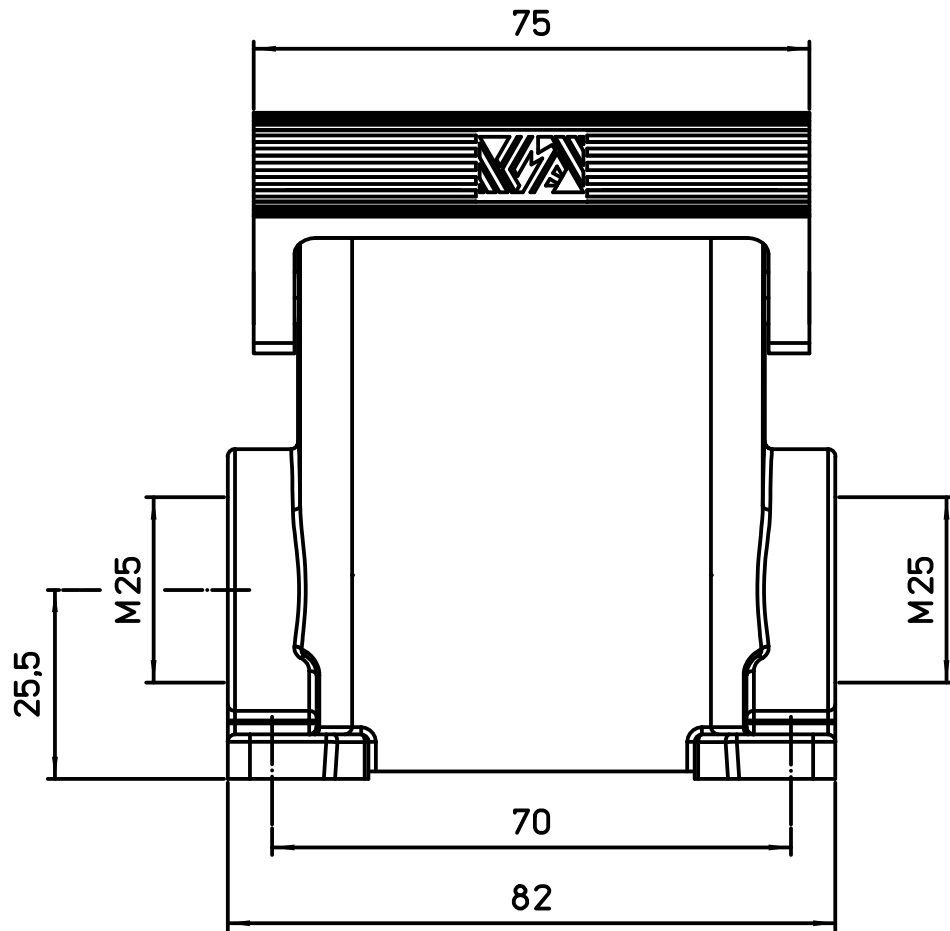

Diritti riservati

All rights reserved

1

2

3

REV.	DATE	SIGNATURE		
 Dimensione in mm			Simplified representation with dimensions without tolerance	
Original Size A4			TAPW06L225B	
Date 23/06/20			Insulating surface mounting housing 1 lever 2xM25 with P.E. jumper - AE	
Sign. B. Pitasi			Scale 1:1	