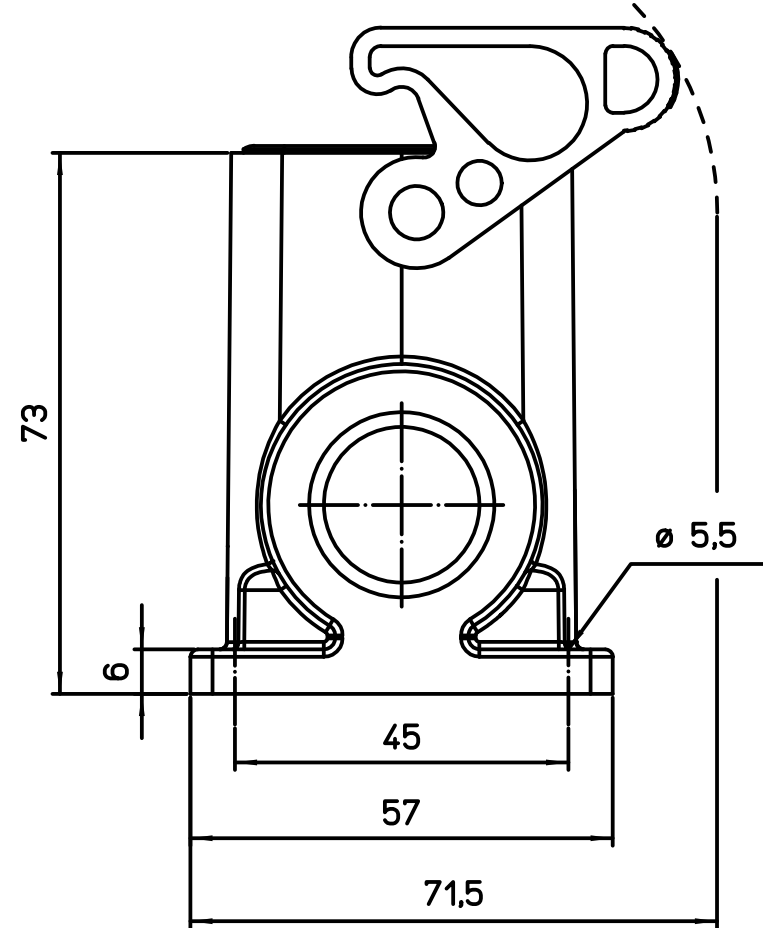

Diritti riservati

All rights reserved

1

2

3

REV.	DATE	SIGNATURE		
 Dimensione in mm			Simplified representation with dimensions without tolerance	
Original Size A4			TAPW06L225B	
Date 23/06/20			Insulating surface mounting housing 1 lever 2xM25 with P.E. jumper - AE	
Sign. B. Pitasi			Scale 1:1	