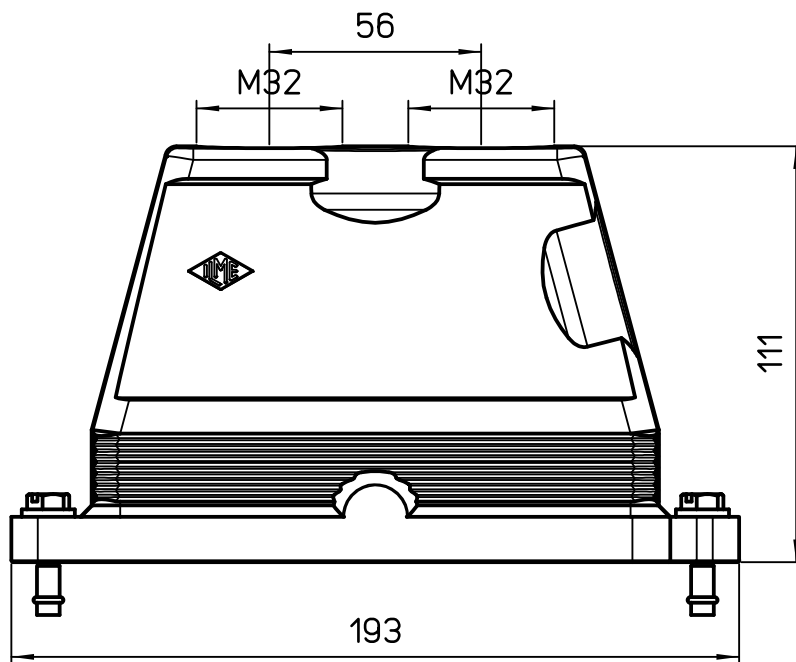

Diritti riservati All rights reserved

1

2

3

REV.	DATE	SIGNATURE		
			Dimensions in mm	Simplified representation with dimensions without tolerance
	Original Size A4		MGV 24.232	Scale 1:2
	Date 26/07/23		Hood screw locking, size "104.27", top entry 2xM32 IP68	
	Sign. F.Piazza			