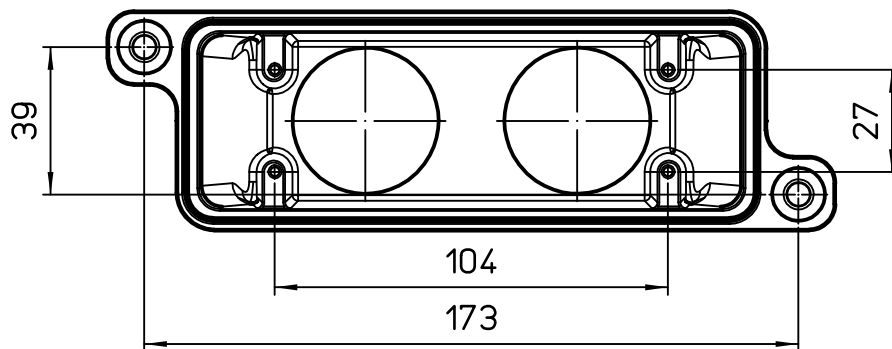

Diritti riservati All rights reserved

1

2

3

REV.	DATE	SIGNATURE		
			Dimensions in mm	Simplified representation with dimensions without tolerance
	Original Size A4		MGV 24.232	Scale 1:2
	Date 26/07/23		Hood screw locking, size "104.27", top entry 2xM32 IP68	
	Sign. F.Piazza			