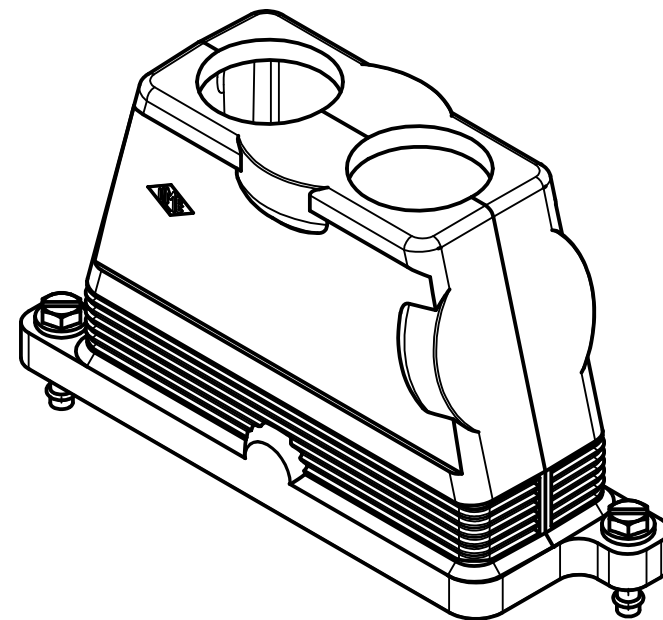

Diritti riservati All rights reserved

1

2

3

REV.	DATE	SIGNATURE		
			Dimensions in mm	Simplified representation with dimensions without tolerance
	Original Size A4		MGV 24.232	Scale 1:2
	Date 26/07/23		Hood screw locking, size "104.27", top entry 2xM32 IP68	
	Sign. F.Piazza			