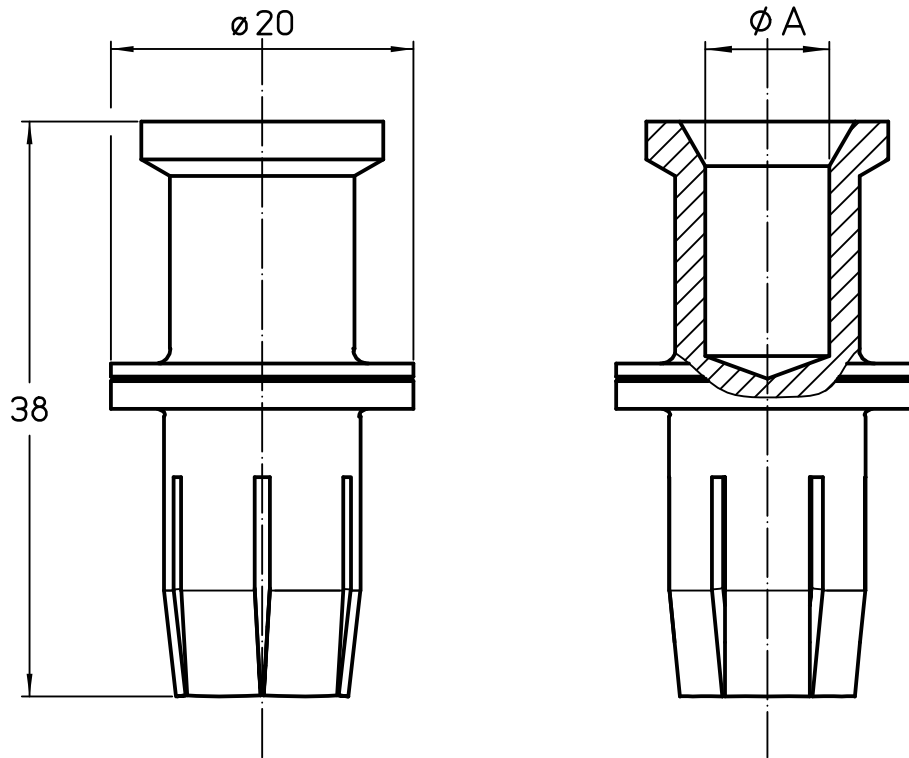

Diritti riservati All rights reserved

PART NUMBERS SILVER PLATED	ϕA mm	WIRE GAUGE		IDENTIFICATION	STRIPPING LENGTH mm
		mm ²	AWG		
CYFA 25	7,0	25	4	without groove	15
CYFA 35	8,2	35	2	1	
CYFA 50	9,8	50	1	2	
CYFA 70	3,5	70	2/0	without groove	

Date 12/02/09		CYFA female crimp contact 200A	Scale	
Sign. T.Tedeschi			2:1	