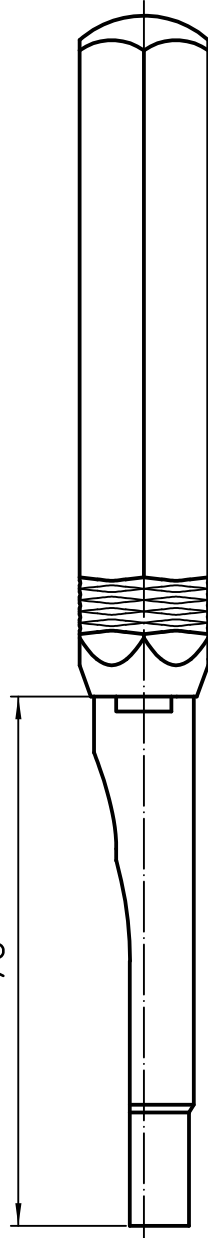

A

B

C

Diritti riservati All rights reserved

REV.	DATE	SIGNATURE
------	------	-----------

Simplified representation with dimensions without tolerance

Original Size A4
Date 15/07/21
Sign. S. Diasparra

CX7ES
Removal tool for CX7 series contacts

Scale
1:1