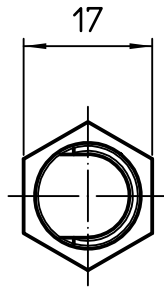

A

B

C

Diritti riservati All rights reserved

REV.	DATE	SIGNATURE
------	------	-----------

Simplified representation with dimensions without tolerance

Original Size A4
Date 15/07/21
Sign. S. Diasparra

CX7ES
Removal tool for CX7 series contacts

Scale
1:1