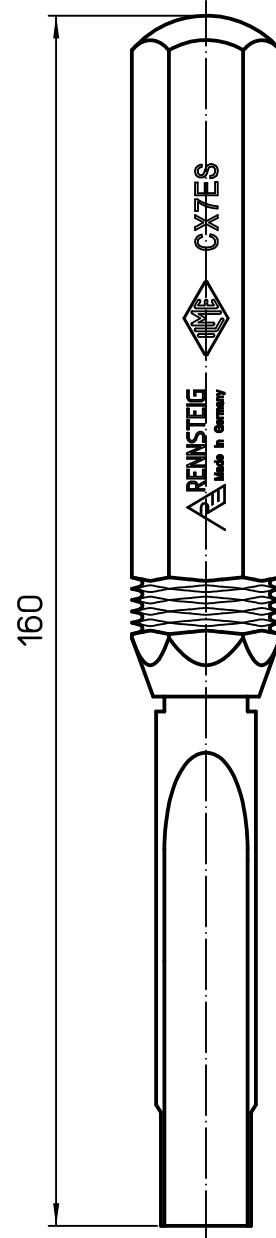

A

B

C

Diritti riservati All rights reserved

REV.	DATE	SIGNATURE
------	------	-----------

Simplified representation with dimensions without tolerance

Original Size A4
Date 15/07/21
Sign. S. Diasparra

CX7ES
Removal tool for CX7 series contacts

Scale
1:1