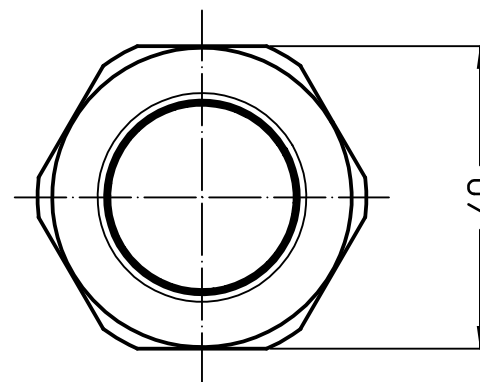

1

2

3

A

A

B

B

	Dimensions in mm
Original Size A4	
Date 27/02/24	
Sign. F.Piazza	

Simplified representation with dimensions without tolerance

AS C29P
Complete cable gland, M20, for diameter 17 - 24 mm

Scale
1:1

1

2

3