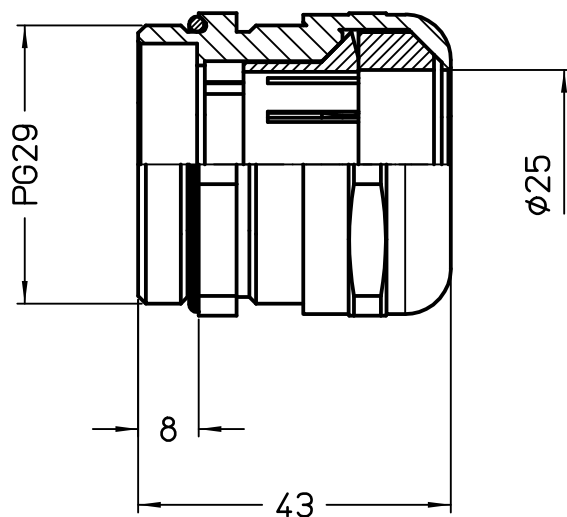

1

2

3

A

A

B

B

	Dimensions in mm
Original Size A4	
Date 27/02/24	
Sign. F.Piazza	

Simplified representation with dimensions without tolerance

AS C29P
Complete cable gland, M20, for diameter 17 - 24 mm

Scale
1:1

1

2

3