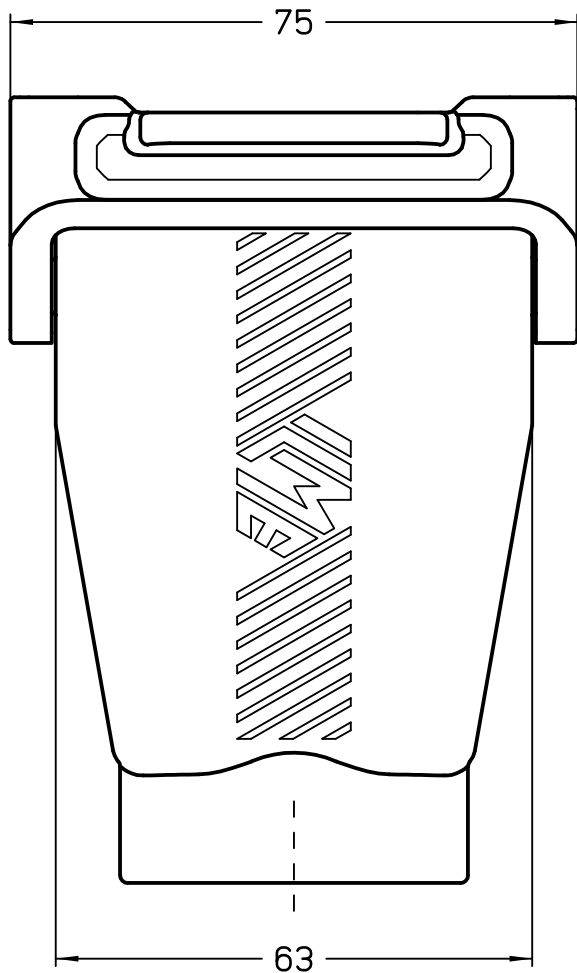

1

2

3

	Dimensions in mm
Original Size A4	TAVC06LG32B
Date 11/02/22	Insulating hood, size "44.27", M32 top entry,
Sign. G. Renna	with 1 lever, with integrated PE jumpers - HYGIENIC-COLD

Simplified representation with dimensions without tolerance

Scale
1:1

1

2

3