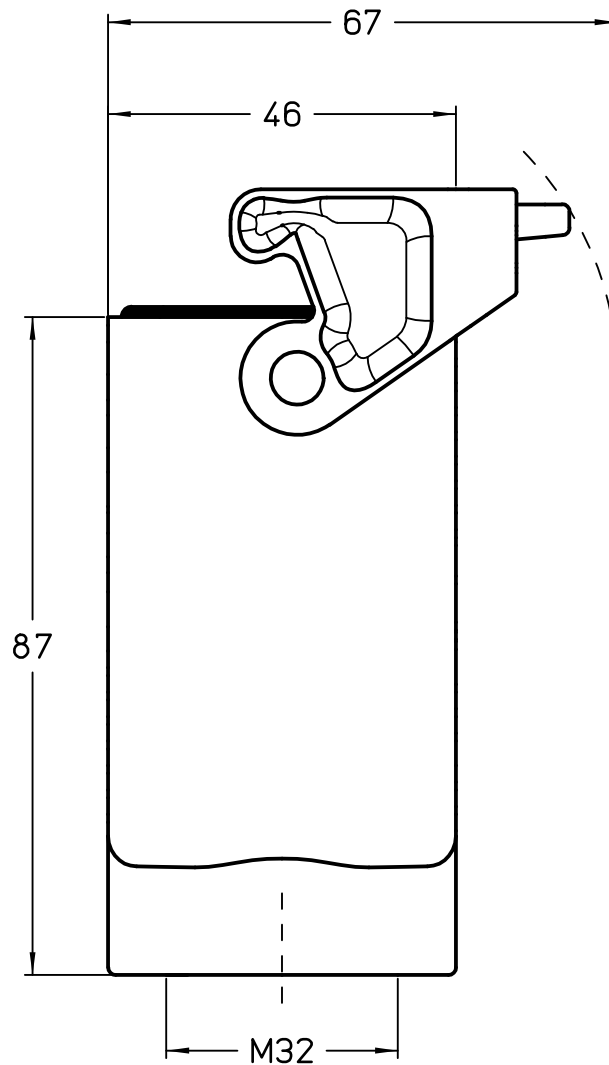

1

2

3

	Dimensions in mm
Original Size A4	TAVC06LG32B
Date 11/02/22	Insulating hood, size "44.27", M32 top entry,
Sign. G. Renna	with 1 lever, with integrated PE jumpers - HYGIENIC-COLD

Simplified representation with dimensions without tolerance

Scale
1:1

1

2

3