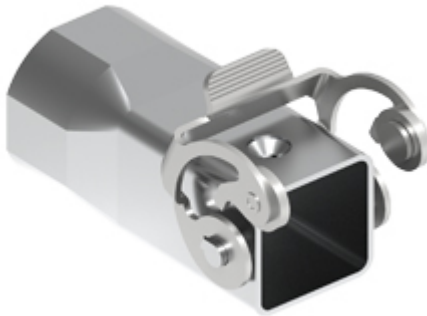

Part number

MKAXS VG25

Brief description:

hood with 1 stainless steel lever, size "21.21", top entry, 1 x M25, EMC metal version

Product description

Version	EMC version
Series	Hoods with 1 lever
Product type	with stainless steel lever
Variant	top entry
Family	CKA metal enclosures
Size	size "21.21"