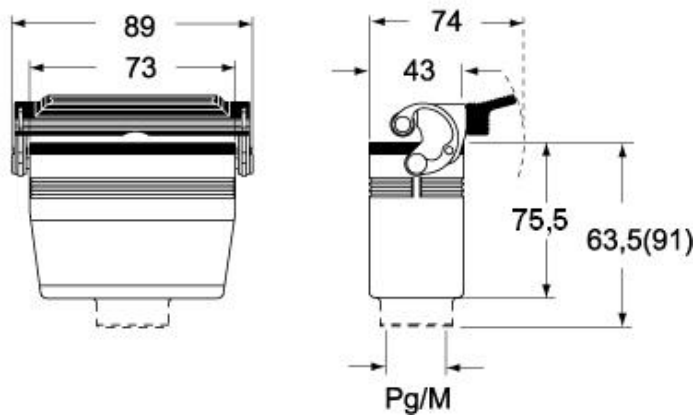

CMV LG (CMAV LG) - MMV LG (MMAV LG)
[MMFV LG]