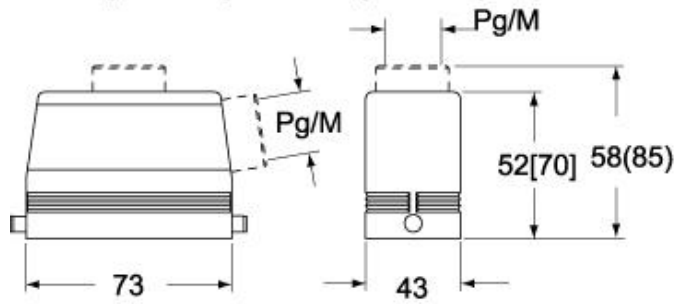

Part number

CMV 03 LG

Catalogue drawings

CMO L (CMAO L) - MMO L [MMAO L]
CMV L [CMAV L] - MMV L (MMAV L)