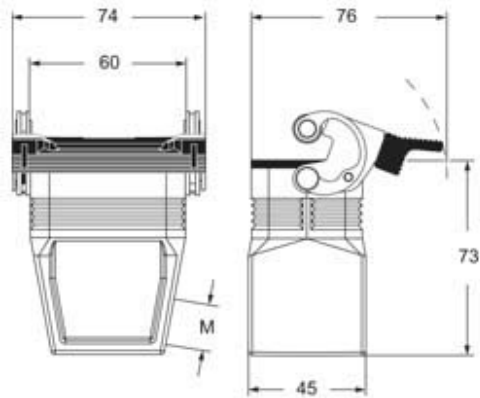

Part number

MFO 06 LG40

Catalogue drawings

Notes

Dimensions shown in mm are not binding and may be changed without notice.