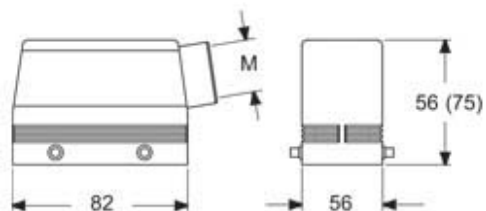

Part number

MAOE 50.32

Catalogue drawings

Notes

Dimensions shown in mm are not binding and may be changed without notice.