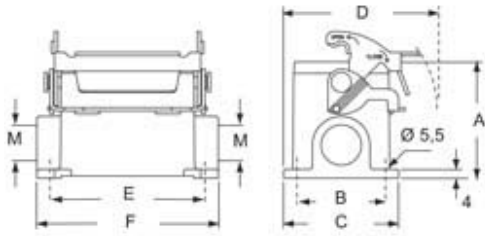

Part number

M7PE 06 L220

Surface mounting housing, E-Xtreme® V-TYPE series, with 1 lever, M20 x 2 cable entry, size "44.27"

Product description

Product type	Surface mounting housing
Series	E-Xtreme® V-TYPE
Closing type	With 1 lever
Size	Size 44.27
Cable entry	With cable entry M20 x 2

Technical data

IP degree of protection IP66 / IP67 / IP69

Further technical details

Weight	1,00 g
Operating temperature range (min, max)	-40°C...+125°C

Material properties

Other materials	Lever: Stainless steel Gasket: FKM
Colour	RAL 7016 grey
RoHs conformity	Compliant
China RoHs - EFUP	E
REACH SVHC substances	No

Approvals / Standards

Certifications	DNV, BV
UL	ECBT2
cUL	ECBT8

General ordering information

EAN13 code	8015747254205
eCl@ss 8.1	27440202
ETIM 7.0	EC000437

Packaging Information

Packaging length	475,00 mm
Packaging height	160,00 mm
Packaging width	140,00 mm
Packaging description	Carton box
Packaging quantity	10 Pcs
Packaging EAN code	8015747222174
Sub-packaging description	Plastic packaging
Sub-packaging quantity	5 Pcs
Sub-packaging EAN barcode	8015747059831

Part number

M7PE 06 L220

Catalogue drawings

type	A	B	C	D	E	F
M7PE 06 L	53	40	52	70	70	82
M7APE 06 L	73	45	57	72,5	70	82

Notes

Dimensions shown in mm are not binding and may be changed without notice.
