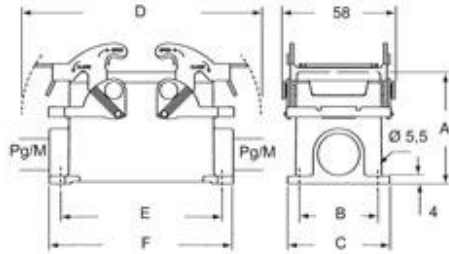

Part number

M7P 16.225

Catalogue drawings

C7P - C7AP M7P - M7AP

	A	B	C	D	E	F
C7P/M7P 10	57	40	52	122	82	93,5
C7P/M7P 16	63	45	57	142,5	105	117
C7P/M7P 24	63	45	57	169	132	144
C7AP/M7AP 10	73	45	57	122	82	93,5
C7AP/M7AP 16	77	45	57	142,5	105	117
C7AP/M7AP 24	80	45	57	169	132	144

Notes

The new lever, due to the vertical closing movement, offers an IP66/IP67 protection rating (according to EN 60529) when fitted with a complete and coupled connector and used with ILME standard hoods in die cast aluminum with pegs (without adaptor).

Dimensions shown in mm are not binding and may be changed without notice.