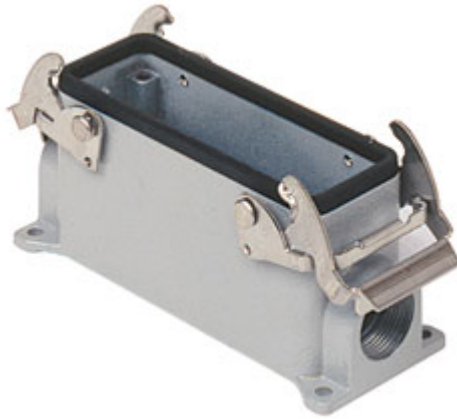

Part number

# M7P 16.225

Surface mounting housing, V-TYPE series, with 2 levers, M25 x 2 cable entry, size "77.27"

#### Product description

<b>Product type</b>	Surface mounting housing
<b>Series</b>	V-TYPE
<b>Closing type</b>	With 2 levers
<b>Size</b>	Size 77.27
<b>Cable entry</b>	With cable entry M25 x 2

#### Material properties

<b>Other materials</b>	Lever: Stainless steel Gasket: NBR
<b>Colour</b>	RAL 7040 grey
<b>RoHs conformity</b>	Compliant
<b>China RoHs - EFUP</b>	E
<b>REACH SVHC substances</b>	No