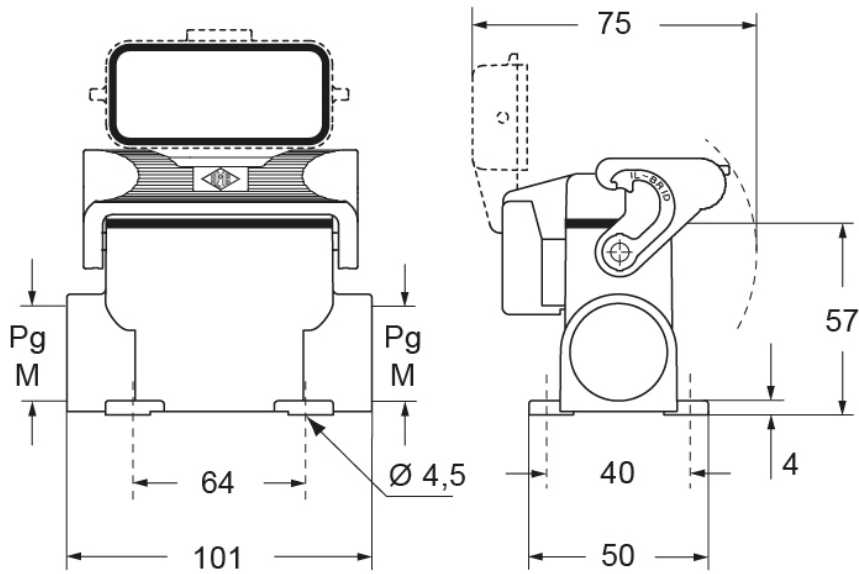

Part number

CZAP 25LS221

Surface mounting housing, IL-BRID series, with 1 lever, Pg21 x 2 cable entry, size "66.16", high construction, with metal cover

Product description

Product type	Surface mounting housing
Series	IL-BRID
Closing type	With 1 lever
Size	Size 66.16
Cable entry	With cable entry Pg21 x 2
Specification	High construction, with metal cover

Technical data

IP degree of protection IP65 / IP66 / IP69

Further technical details

Weight	240,00 g
Operating temperature range (min, max)	-40°C...+125°C

Material properties

Other materials	Lever: Polyamide (PA) and Stainless steel core
Colour	RAL 7040 grey
RoHs conformity	Compliant
China RoHs - EFUP	E
REACH SVHC substances	No

Approvals / Standards

UL	ECBT2
cUL	ECBT8

General ordering information

EAN13 code 8015747043410

Packaging Information

Packaging length	190,00 mm
Packaging height	125,00 mm
Packaging width	330,00 mm
Packaging weight	2,70 kg
Packaging volume	7,84 dm ³
Packaging description	Carton box
Packaging quantity	10 Pcs
Packaging EAN code	8015747043427

Part number

CZAP 25LS221

Catalogue drawings

Notes

Dimensions shown in mm are not binding and may be changed without notice.