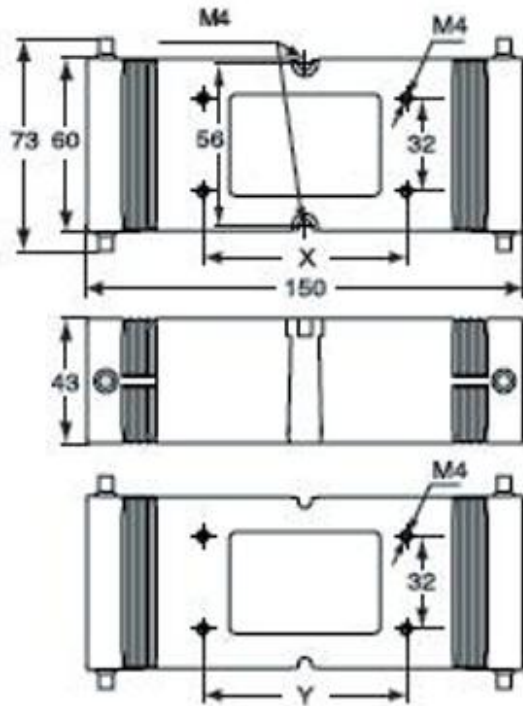

Part number

CYG 06H0610

T-BOX coupler, for 2 hoods size "44.27" with lever and gasket, one Bulkhead mounting housing size "44.27" and one Bulkhead mounting housing size "57.27"

Product description

Product type	T-BOX coupler
Series	Special enclosures
Specification	For 2 hoods size "44.27" with lever and gasket, one bulkhead mounting housing size "44.27" and one bulkhead mounting housing size "57.27"

Further technical details

Weight	256,00 g
Operating temperature range (min, max)	-40°C...+125°C

Material properties

Colour	RAL 7040 grey
RoHs conformity	Compliant
China RoHs - EFUP	E
REACH SVHC substances	No

Approvals / Standards

UL	ECBT2
cUL	ECBT8

General ordering information

EAN13 code	8015747145473
eCl@ss 8.1	27440202
ETIM 7.0	EC000437

Packaging Information

Sub-packaging weight	1,28 kg
Sub-packaging description	Plastic packaging
Sub-packaging quantity	5 Pcs
Sub-packaging EAN barcode	8015747145558

Part number

CYG 06H0610

Catalogue drawings

CYG...H0610 / H1006 e CYG...H0606 / H1010

Notes

Dimensions shown in mm are not binding and may be changed without notice.