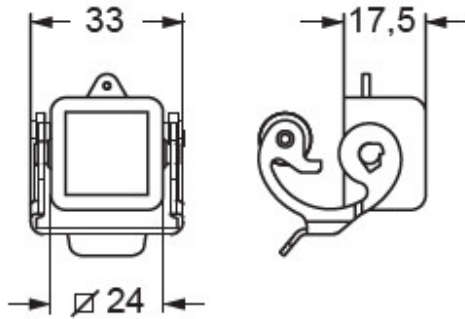

Technical data

IP degree of protection	IP44 - IP66 / IP67 / IP69 with CKR 65 (D)
--------------------------------	---

Further technical details

Weight	32,00 g
Operating temperature range (min, max)	-40°C...+125°C

General ordering information

EAN13 code	8015747238922
-------------------	---------------

Packaging Information

Sub-packaging weight	0,32 kg
Sub-packaging description	Carton box
Sub-packaging quantity	10 Pcs
Sub-packaging EAN barcode	8015747238939

Part number

CKAXE 03 CXA

Catalogue drawings

Notes

Dimensions shown in mm are not binding and may be changed without notice.
