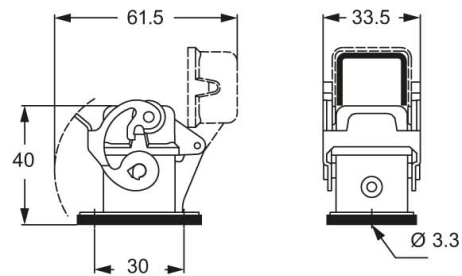

Part number

CKAX 03 ILSA

Bulkhead mounting housing, CKA series, with 1 lever, size "21.21", for male inserts, with self-closing metal cover

Product description	
Product type	Bulkhead mounting housing
Series	CKA
Closing type	With 1 lever
Size	Size "21.21"
Cable entry	Without cable entry
Specification	For male inserts, with self-closing metal cover
Technical data	
IP degree of protection	IP44 - IP66 / IP67 / IP69 with CKR 65 (D)
Further technical details	
Weight	60,70 g
Operating temperature range (min, max)	-40°C...+125°C

Material properties	
Main material	Zinc die-cast
Other materials	Lever: Stainless steel Gasket: TPE
Colour	RAL 7040 grey
RoHs conformity	Compliant
China RoHs - EFUP	E
REACH SVHC substances	No
Approvals / Standards	
UL	ECBT2
cUL	ECBT8
General ordering information	
EAN13 code	8015747027328
eCl@ss 8.1	27440202
ETIM 7.0	EC000437
Packaging Information	
Sub-packaging length	185,00 mm
Sub-packaging height	40,00 mm
Sub-packaging width	155,00 mm
Sub-packaging weight	0,61 kg
Sub-packaging volume	1,15 dm ³
Sub-packaging description	Carton box
Sub-packaging quantity	10 Pcs
Sub-packaging EAN barcode	8015747034357

Part number

CKAX 03 ILSA

Catalogue drawings

panel cut-out for enclosures, dimensions in mm

CKA ILS

CKA ILSA

CKAX ILS

CKAX ILSA

Notes

Dimensions shown in mm are not binding and may be changed without notice.
