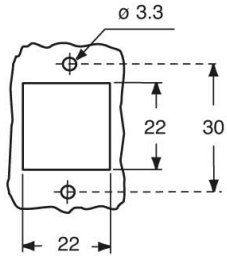

## Packaging Information

<b>Sub-packaging length</b>	185,00 mm
<b>Sub-packaging height</b>	40,00 mm
<b>Sub-packaging width</b>	155,00 mm
<b>Sub-packaging weight</b>	0,61 kg
<b>Sub-packaging volume</b>	1,15 dm <sup>3</sup>
<b>Sub-packaging description</b>	Carton box
<b>Sub-packaging quantity</b>	10 Pcs
<b>Sub-packaging EAN barcode</b>	8015747034357

## Catalogue drawings

panel cut-out for enclosures, dimensions in mm

**CKA ILS**

**CKA ILSA**

**CKAX ILS**

**CKAX ILSA**

Notes

Dimensions shown in mm are not binding and may be changed without notice.