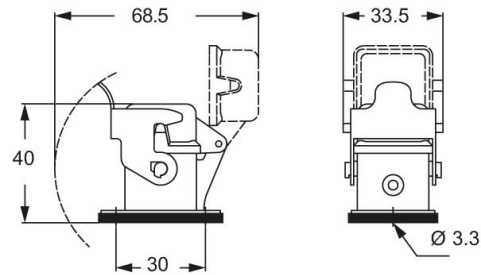

Part number

CKAX 03 ILSA

Bulkhead mounting housing, CKA series, with 1 lever, size "21.21", for male inserts, with self-closing metal cover

Product description	
Product type	Bulkhead mounting housing
Series	CKA
Closing type	With 1 lever
Size	Size "21.21"
Cable entry	Without cable entry
Specification	For male inserts, with self-closing metal cover
Technical data	
IP degree of protection	IP44 - IP66 / IP67 / IP69 with CKR 65 (D)
Further technical details	
Weight	60,70 g
Operating temperature range (min, max)	-40°C...+125°C

Material properties	
Main material	Zinc die-cast
Other materials	Lever: Stainless steel Gasket: TPE
Colour	RAL 7040 grey
RoHs conformity	Compliant
China RoHs - EFUP	E
REACH SVHC substances	No
Approvals / Standards	
UL	ECBT2
cUL	ECBT8
General ordering information	
EAN13 code	8015747027328
eCl@ss 8.1	27440202
ETIM 7.0	EC000437
Packaging Information	
Sub-packaging length	185,00 mm
Sub-packaging height	40,00 mm
Sub-packaging width	155,00 mm
Sub-packaging weight	0,61 kg
Sub-packaging volume	1,15 dm ³
Sub-packaging description	Carton box
Sub-packaging quantity	10 Pcs
Sub-packaging EAN barcode	8015747034357

Part number

CKAX 03 ILSA

Catalogue drawings

panel cut-out for enclosures, dimensions in mm

CKA ILS

CKA ILSA

CKAX ILS

CKAX ILSA

Notes

Dimensions shown in mm are not binding and may be changed without notice.
