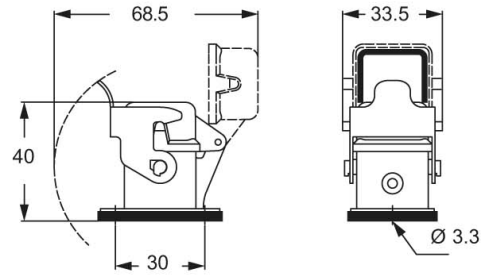

Part number

CKAX 03 ILSA

Bulkhead mounting housing, CKA series, with 1 lever, size "21.21", for male inserts, with self-closing metal cover

Product description	
Product type	Bulkhead mounting housing
Series	CKA
Closing type	With 1 lever
Size	Size "21.21"
Cable entry	Without cable entry
Specification	For male inserts, with self-closing metal cover
Technical data	
IP degree of protection	IP44 - IP66 / IP67 / IP69 with CKR 65 (D)
Further technical details	
Weight	60,70 g
Operating temperature range (min, max)	-40°C...+125°C

Material properties	
Main material	Zinc die-cast
Other materials	Lever: Stainless steel Gasket: TPE
Colour	RAL 7040 grey
RoHs conformity	Compliant
China RoHs - EFUP	E
REACH SVHC substances	No
Approvals / Standards	
UL	ECBT2
cUL	ECBT8
General ordering information	
EAN13 code	8015747027328
eCl@ss 8.1	27440202
ETIM 7.0	EC000437
Packaging Information	
Sub-packaging length	185,00 mm
Sub-packaging height	40,00 mm
Sub-packaging width	155,00 mm
Sub-packaging weight	0,61 kg
Sub-packaging volume	1,15 dm ³
Sub-packaging description	Carton box
Sub-packaging quantity	10 Pcs
Sub-packaging EAN barcode	8015747034357

Part number

CKAX 03 ILSA

Catalogue drawings

panel cut-out for enclosures, dimensions in mm

CKA ILS

CKA ILSA

CKAX ILS

CKAX ILSA

Notes

Dimensions shown in mm are not binding and may be changed without notice.
