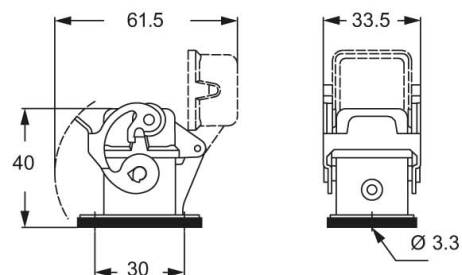

Part number

CKAX 03 ILSA

Bulkhead mounting housing, CKA series, with 1 lever, size "21.21", for male inserts, with self-closing metal cover

Product description	
Product type	Bulkhead mounting housing
Series	CKA
Closing type	With 1 lever
Size	Size "21.21"
Cable entry	Without cable entry
Specification	For male inserts, with self-closing metal cover
Technical data	
IP degree of protection	IP44 - IP66 / IP67 / IP69 with CKR 65 (D)
Further technical details	
Weight	60,70 g
Operating temperature range (min, max)	-40°C...+125°C

Material properties	
Main material	Zinc die-cast
Other materials	Lever: Stainless steel Gasket: TPE
Colour	RAL 7040 grey
RoHs conformity	Compliant
China RoHs - EFUP	E
REACH SVHC substances	No
Approvals / Standards	
UL	ECBT2
cUL	ECBT8
General ordering information	
EAN13 code	8015747027328
eCl@ss 8.1	27440202
ETIM 7.0	EC000437
Packaging Information	
Sub-packaging length	185,00 mm
Sub-packaging height	40,00 mm
Sub-packaging width	155,00 mm
Sub-packaging weight	0,61 kg
Sub-packaging volume	1,15 dm ³
Sub-packaging description	Carton box
Sub-packaging quantity	10 Pcs
Sub-packaging EAN barcode	8015747034357

Part number

CKAX 03 ILSA

Catalogue drawings

panel cut-out for enclosures, dimensions in mm

CKA ILS

CKA ILSA

CKAX ILS

CKAX ILSA

Notes

Dimensions shown in mm are not binding and may be changed without notice.
