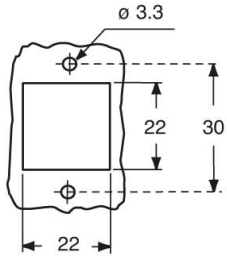

Part number

CKAX 03 ILSA

Bulkhead mounting housing, CKA series, with 1 lever, size "21.21", for male inserts, with self-closing metal cover

Product description	
Product type	Bulkhead mounting housing
Series	CKA
Closing type	With 1 lever
Size	Size "21.21"
Cable entry	Without cable entry
Specification	For male inserts, with self-closing metal cover
Technical data	
IP degree of protection	IP44 - IP66 / IP67 / IP69 with CKR 65 (D)
Further technical details	
Weight	60,70 g
Operating temperature range (min, max)	-40°C...+125°C

Material properties	
Main material	Zinc die-cast
Other materials	Lever: Stainless steel Gasket: TPE
Colour	RAL 7040 grey
RoHs conformity	Compliant
China RoHs - EFUP	E
REACH SVHC substances	No
Approvals / Standards	
UL	ECBT2
cUL	ECBT8
General ordering information	
EAN13 code	8015747027328
eCl@ss 8.1	27440202
ETIM 7.0	EC000437
Packaging Information	
Sub-packaging length	185,00 mm
Sub-packaging height	40,00 mm
Sub-packaging width	155,00 mm
Sub-packaging weight	0,61 kg
Sub-packaging volume	1,15 dm ³
Sub-packaging description	Carton box
Sub-packaging quantity	10 Pcs
Sub-packaging EAN barcode	8015747034357

Part number

CKAX 03 ILSA

Catalogue drawings

panel cut-out for enclosures, dimensions in mm

CKA ILS

CKA ILSA

CKAX ILS

CKAX ILSA

Notes

Dimensions shown in mm are not binding and may be changed without notice.
