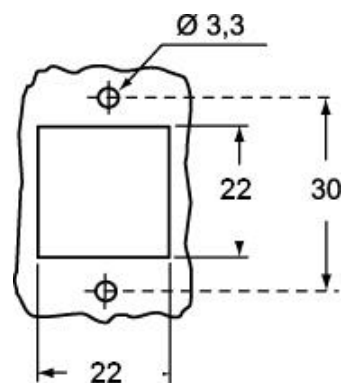

Part number
CK 03 I

Bulkhead mounting housing, CK series, with 1 lever, size "21.21", white colour

Product description		Material properties	
Product type	Bulkhead mounting housing	Other materials	Lever: Polyamide (PA) Gasket: TPE
Series	CK	Colour	RAL 7035 grey
Closing type	With 1 lever	RoHS conformity	Compliant
Size	Size "21.21"	China RoHS - EFUP	E
Cable entry	Without cable entry	REACH SVHC substances	No
Specification	White colour	Approvals / Standards	
Technical data		UL	ECBT2
IP degree of protection	IP44 - IP66 / IP67 / IP69 with CKR 65	cUL	ECBT8
Further technical details		General ordering information	
Weight	9,50 g	EAN13 code	8015747026246
Operating temperature range (min, max)	-40°C...+125°C	eCl@ss 8.1	27440202
		ETIM 7.0	EC000437
		Packaging Information	
		Packaging length	230,00 mm
		Packaging height	160,00 mm
		Packaging width	330,00 mm
		Packaging weight	1,73 kg
		Packaging volume	12,14 dm ³
		Packaging description	Carton box
		Packaging quantity	100 Pcs
		Packaging EAN code	8015747026253
		Sub-packaging weight	0,17 kg
		Sub-packaging description	Carton box
		Sub-packaging quantity	10 Pcs
		Sub-packaging EAN barcode	8015747026260

Part number
CK 03 I

Catalogue drawings

CK I(N)

Catalogue drawings

Notes

Dimensions shown in mm are not binding and may be changed without notice.
