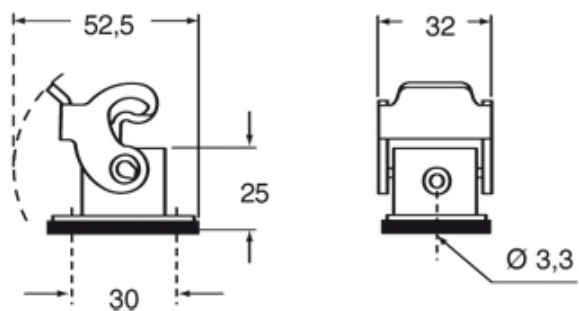

Part number
CK 03 I

Bulkhead mounting housing, CK series, with 1 lever, size "21.21", white colour

Product description		Material properties	
Product type	Bulkhead mounting housing	Other materials	Lever: Polyamide (PA) Gasket: TPE
Series	CK	Colour	RAL 7035 grey
Closing type	With 1 lever	RoHS conformity	Compliant
Size	Size "21.21"	China RoHS - EFUP	E
Cable entry	Without cable entry	REACH SVHC substances	No
Specification	White colour	Approvals / Standards	
Technical data		UL	ECBT2
IP degree of protection	IP44 - IP66 / IP67 / IP69 with CKR 65	cUL	ECBT8
Further technical details		General ordering information	
Weight	9,50 g	EAN13 code	8015747026246
Operating temperature range (min, max)	-40°C...+125°C	eCl@ss 8.1	27440202
		ETIM 7.0	EC000437
		Packaging Information	
		Packaging length	230,00 mm
		Packaging height	160,00 mm
		Packaging width	330,00 mm
		Packaging weight	1,73 kg
		Packaging volume	12,14 dm ³
		Packaging description	Carton box
		Packaging quantity	100 Pcs
		Packaging EAN code	8015747026253
		Sub-packaging weight	0,17 kg
		Sub-packaging description	Carton box
		Sub-packaging quantity	10 Pcs
		Sub-packaging EAN barcode	8015747026260

Part number
CK 03 I

Catalogue drawings

CK I(N)

Catalogue drawings

Notes

Dimensions shown in mm are not binding and may be changed without notice.
