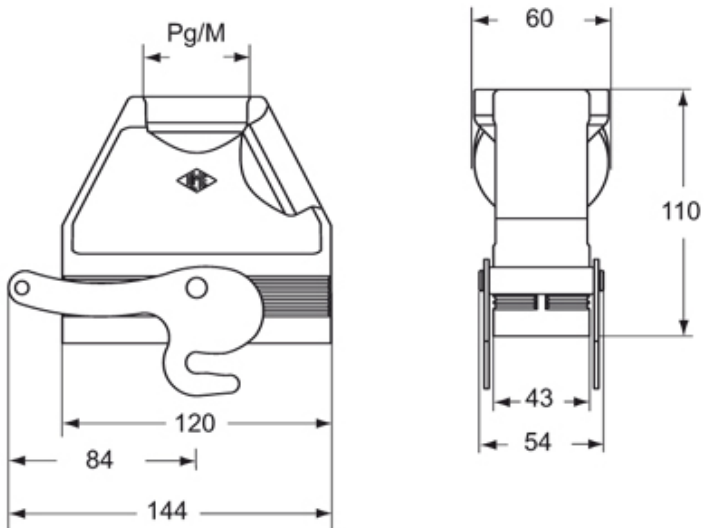

Part number

CIV 24 YX36

Hood, CENTRAL LEVER series, with 1 lever, Pg36 top cable entry, size "104.27", high construction, inclined

Product description

Product type	Hood
Series	CENTRAL LEVER
Closing type	With 1 lever
Size	Size 104.27
Cable entry	Top cable entry Pg36
Specification	High construction, inclined

Technical data

IP degree of protection IP65 / IP66 / IP69

Further technical details

Weight	421,70 g
Operating temperature range (min, max)	-40°C...+125°C

Material properties

Other materials	Lever: Stainless steel
Colour	RAL 7040 grey
RoHs conformity	Compliant
China RoHs - EFUP	E
REACH SVHC substances	No

Approvals / Standards

UL	ECBT2
cUL	ECBT8

General ordering information

EAN13 code 8015747166928

Packaging Information

Sub-packaging weight	0,42 kg
Sub-packaging description	Plastic packaging
Sub-packaging quantity	1 Pcs
Sub-packaging EAN barcode	8015747168991

Part number

CIV 24 YX36

Catalogue drawings

CIV..YX MIV..YX

Notes

Dimensions shown in mm are not binding and may be changed without notice.
