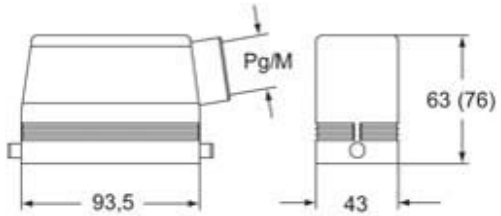

Technical data

IP degree of protection	IP65 / IP66 / IP69
--------------------------------	--------------------

Further technical details

Weight	142,00 g
Operating temperature range (min, max)	-40°C...+125°C

EAN13 code	8015747025638
-------------------	---------------

Packaging Information

Packaging length	225,00 mm
Packaging height	130,00 mm
Packaging width	150,00 mm
Packaging weight	1,54 kg
Packaging volume	4,39 dm ³
Packaging description	Carton box
Packaging quantity	10 Pcs
Packaging EAN code	8015747121408
Sub-packaging weight	0,77 kg
Sub-packaging description	Plastic packaging
Sub-packaging quantity	5 Pcs
Sub-packaging EAN barcode	8015747121415

Part number

CHVT 16.5 L

Catalogue drawings

Notes

Dimensions shown in mm are not binding and may be changed without notice.
