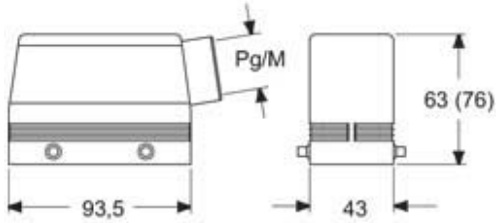

Technical data

IP degree of protection	IP65 / IP66 / IP69
--------------------------------	--------------------

Further technical details

Weight	185,00 g
Operating temperature range (min, max)	-40°C...+125°C

EAN13 code	8015747020848
-------------------	---------------

Packaging Information

Packaging length	230,00 mm
Packaging height	160,00 mm
Packaging width	270,00 mm
Packaging weight	3,80 kg
Packaging volume	9,94 dm ³
Packaging description	Carton box
Packaging quantity	20 Pcs
Packaging EAN code	8015747099110
Sub-packaging weight	0,95 kg
Sub-packaging description	Plastic packaging
Sub-packaging quantity	5 Pcs
Sub-packaging EAN barcode	8015747020862

Part number

CHOT 16.5

Catalogue drawings

Notes

Dimensions shown in mm are not binding and may be changed without notice.
