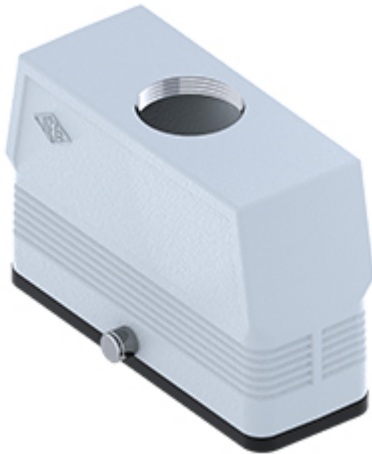

# CFV 24 GYC29

Hood, CENTRAL LEVER series, with 2 pegs, Pg29 top cable entry without adapter, size "104.27", high construction

## Product description

<b>Product type</b>	Hood
<b>Series</b>	CENTRAL LEVER
<b>Closing type</b>	With 2 pegs
<b>Size</b>	Size 104.27
<b>Cable entry</b>	Top cable entry Pg29
<b>Specification</b>	High construction