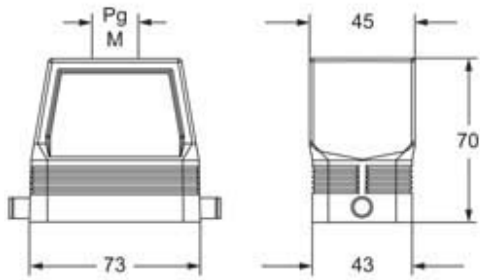

Technical data

IP degree of protection IP65 / IP66 / IP69

Further technical details

Weight	192,00 g
Operating temperature range (min, max)	-40°C...+125°C

Material properties

Colour	RAL 7040 grey
RoHs conformity	Compliant
China RoHs - EFUP	E
REACH SVHC substances	No

Approvals / Standards

Certifications	DNV, BV
UL	ECBT2
cUL	ECBT8

General ordering information

EAN13 code 8015747254007

Packaging Information

Packaging length	150,00 mm
Packaging height	160,00 mm
Packaging width	300,00 mm
Packaging weight	3,94 kg
Packaging volume	7,20 dm ³
Packaging description	Carton box
Packaging quantity	20 Pcs
Packaging EAN code	8015747272742
Sub-packaging weight	0,99 kg
Sub-packaging description	Plastic packaging
Sub-packaging quantity	5 Pcs
Sub-packaging EAN barcode	8015747272759

Part number

CFV 10 L21

Catalogue drawings

Notes

Dimensions shown in mm are not binding and may be changed without notice.
