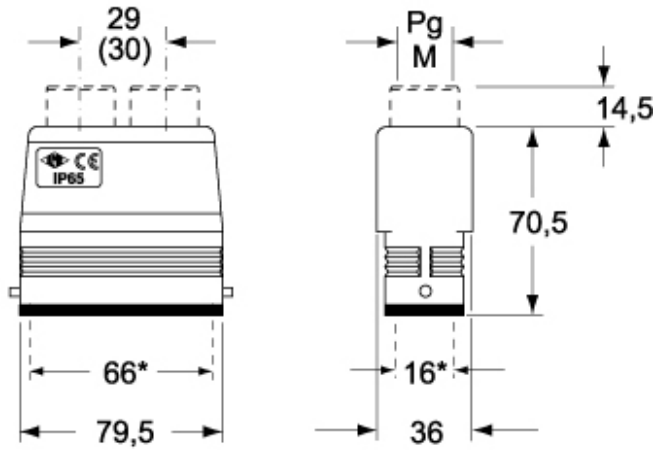

Part number

CAV 16.221

Catalogue drawings

CZAV L2 - (MZAV L2) - [MZFV L2]

CAV - MAV - MFV