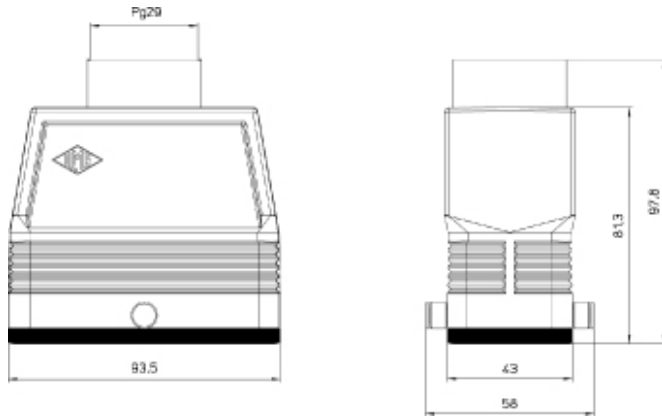

## Packaging Information

<b>Packaging length</b>	255,00 mm
<b>Packaging height</b>	150,00 mm
<b>Packaging width</b>	180,00 mm
<b>Packaging volume</b>	6,89 dm <sup>3</sup>
<b>Packaging description</b>	Carton box
<b>Packaging quantity</b>	10 Pcs
<b>Packaging EAN code</b>	8015747083522
<b>Sub-packaging description</b>	Plastic packaging
<b>Sub-packaging quantity</b>	5 Pcs
<b>Sub-packaging EAN barcode</b>	8015747083621

## Notes

Dimensions shown in mm are not binding and may be changed without notice.