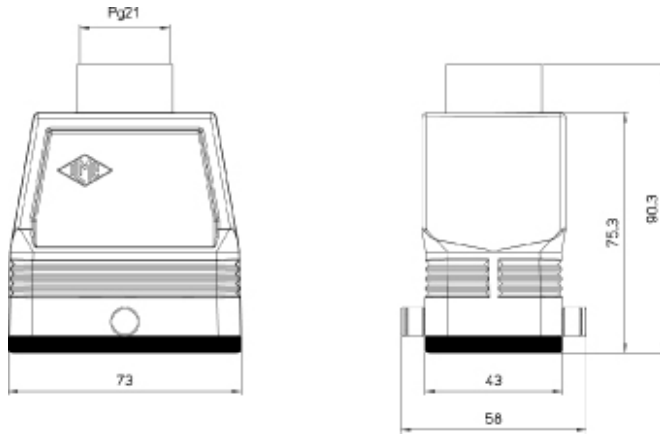

Part number

CAV 10 GYC21

Hood, CENTRAL LEVER series, with 2 pegs, Pg21 top cable entry, size "57.27", high construction

Product description

Product type	Hood
Series	CENTRAL LEVER
Closing type	With 2 pegs
Size	Size 57.27
Cable entry	Top cable entry Pg21
Specification	High construction

Technical data

IP degree of protection IP65

Further technical details

Weight	0,50 g
Operating temperature range (min, max)	-40°C...+125°C

Material properties

Other materials	Gasket: NBR
Colour	RAL 7040 grey
RoHs conformity	Compliant
China RoHs - EFUP	E
REACH SVHC substances	No

Approvals / Standards

UL	ECBT2
cUL	ECBT8

General ordering information

EAN13 code 8015747266925

Packaging Information

Packaging length	150,00 mm
Packaging height	160,00 mm
Packaging width	300,00 mm
Packaging volume	7,20 dm ³
Packaging description	Carton box
Packaging quantity	20 Pcs
Packaging EAN code	8015747293747
Sub-packaging description	Plastic packaging
Sub-packaging quantity	5 Pcs
Sub-packaging EAN barcode	8015747293754

Part number

CAV 10 GYC21

Catalogue drawings

Notes

Dimensions shown in mm are not binding and may be changed without notice.