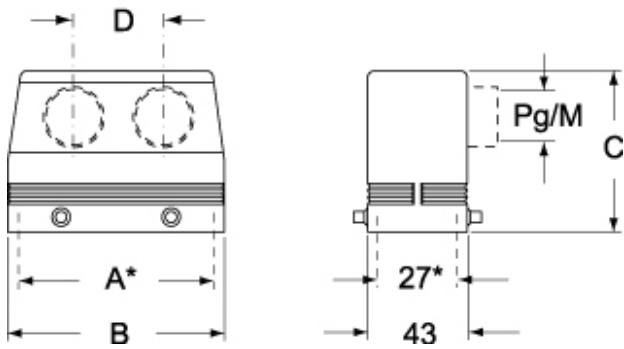

Technical data

IP degree of protection IP65 / IP66 / IP69

Further technical details

Weight	333,00 g
Operating temperature range (min, max)	-40°C...+125°C

Material properties

Colour	RAL 7040 grey
RoHs conformity	Compliant with exemption 6(c): copper alloy containing up to 4% lead by weight
China RoHs - EFUP	50
REACH SVHC substances	Yes Lead
SCIP number	15deaf78-e939-4401-a0b0-e2228ca32a03

Approvals / Standards

Certifications	DNV, BV
UL	ECBT2
cUL	ECBT8

General ordering information

EAN13 code 8015747005982

Packaging Information

Sub-packaging weight	0,33 kg
Sub-packaging description	Plastic packaging
Sub-packaging quantity	1 Pcs
Sub-packaging EAN barcode	8015747005999

Part number

CAF 24.221

Catalogue drawings

CAF - MAF/MFF

Notes

Dimensions shown in mm are not binding and may be changed without notice.