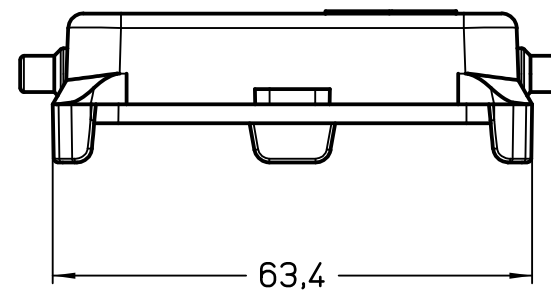

Diritti riservati All rights reserved

1

2

3

Dimensions in mm

Simplified representation with dimensions without tolerance

Original Size A4

Date 08/03/24

Sign. F.Piazza

CHC 06 L

Cover, size "44.27", with 2 pegs, with eyelet

Scale
1:1

1

2

3