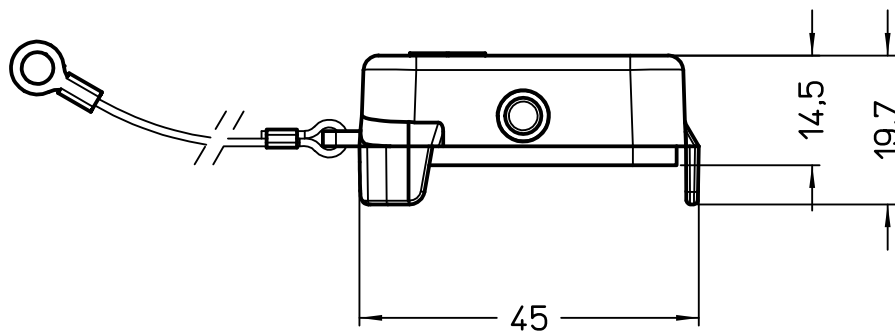

Diritti riservati All rights reserved

1

2

3

Dimensions in mm

Simplified representation with dimensions without tolerance

Original Size A4

Date 08/03/24

Sign. F.Piazza

CHC 06 L

Cover, size "44.27", with 2 pegs, with eyelet

Scale
1:1

1

2

3