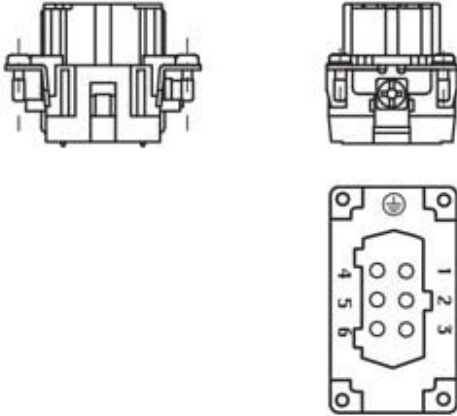

Part number
RCEF 06

Catalogue drawings